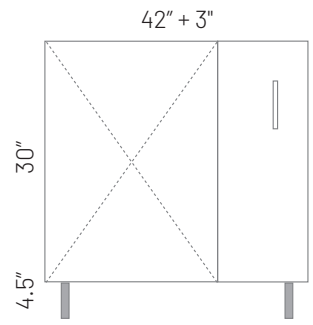

BASE BLIND

Leman's hardware included