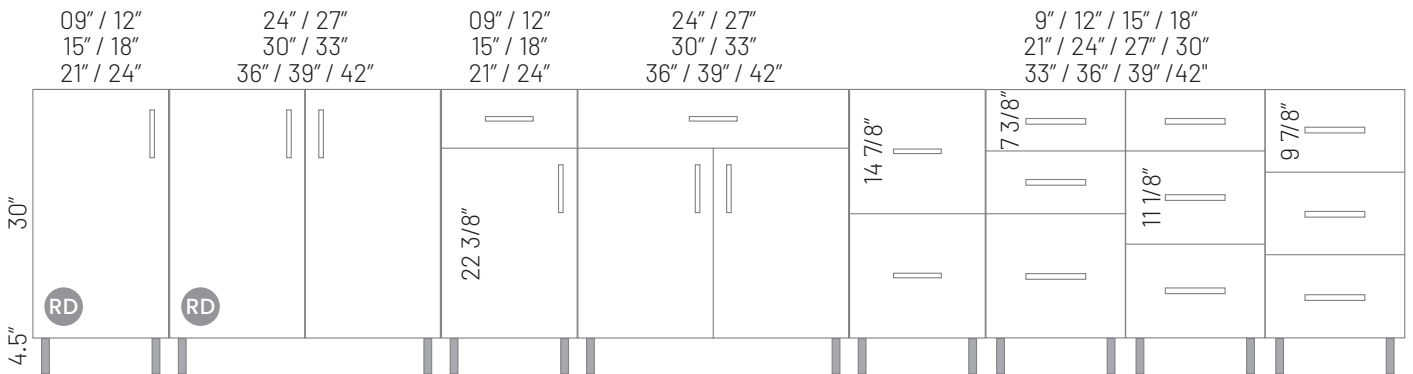

modulation

WALL

BRIDGES

BASE

Notes:
Available in reduced depth 13"

BASE CORNERS

EZ REACH

LAZY SUSAN

BASE BLIND

BASE BLIND