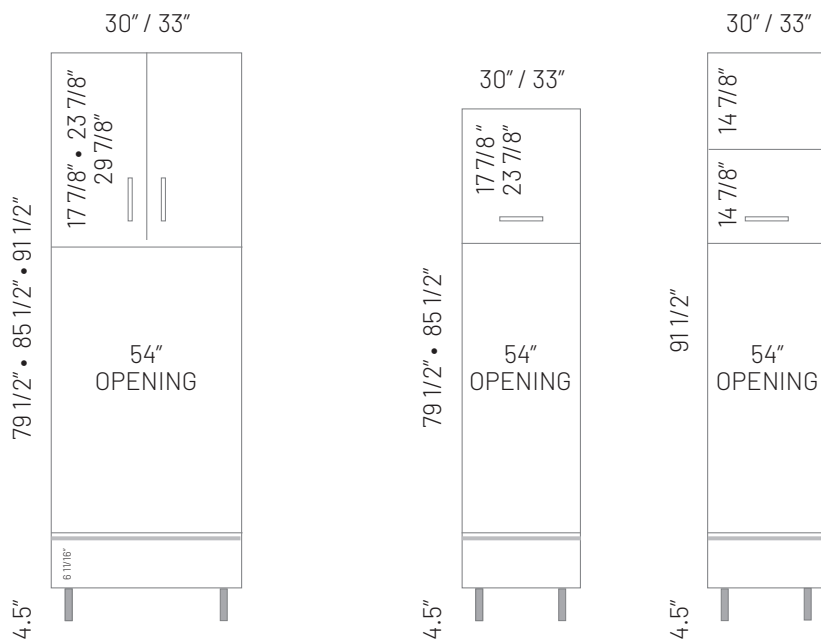

DOUBLE OVEN GOLA

Oven top doors do not include gola channel

Notes:

The openings include the 3/4" from the sides of the cabinets.

Ex: a 30" width is 28 1/2".