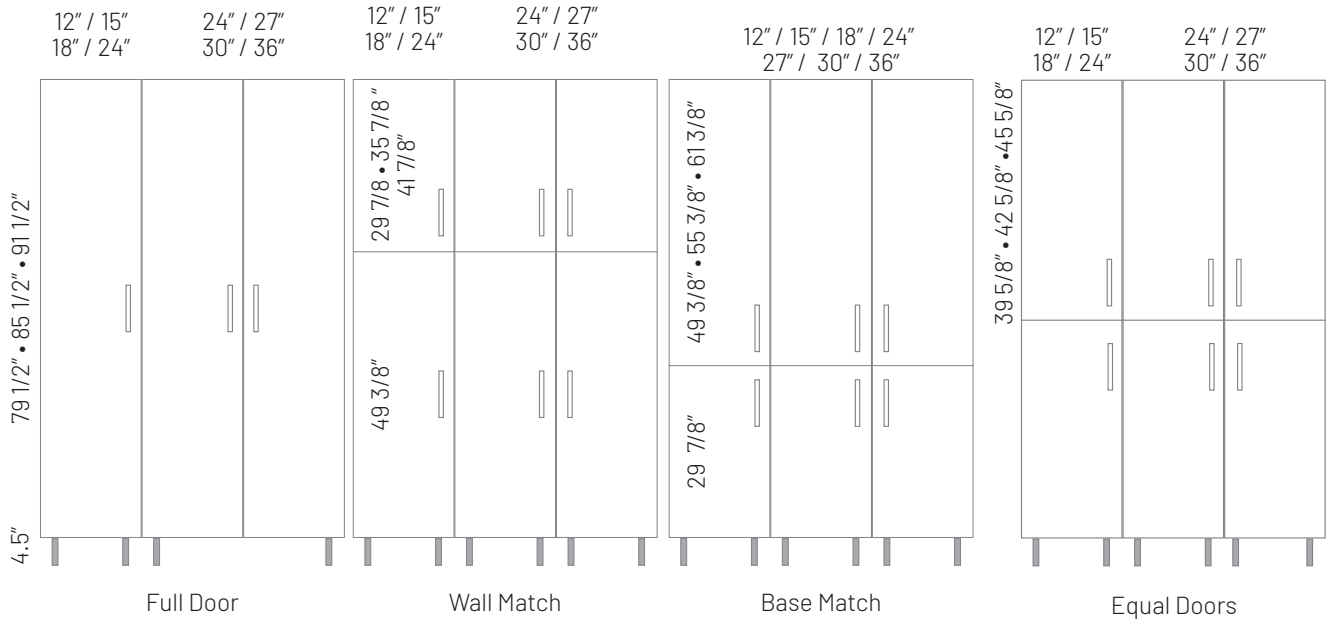

modulation

PANTRY

*Utility Tall Pantry Available