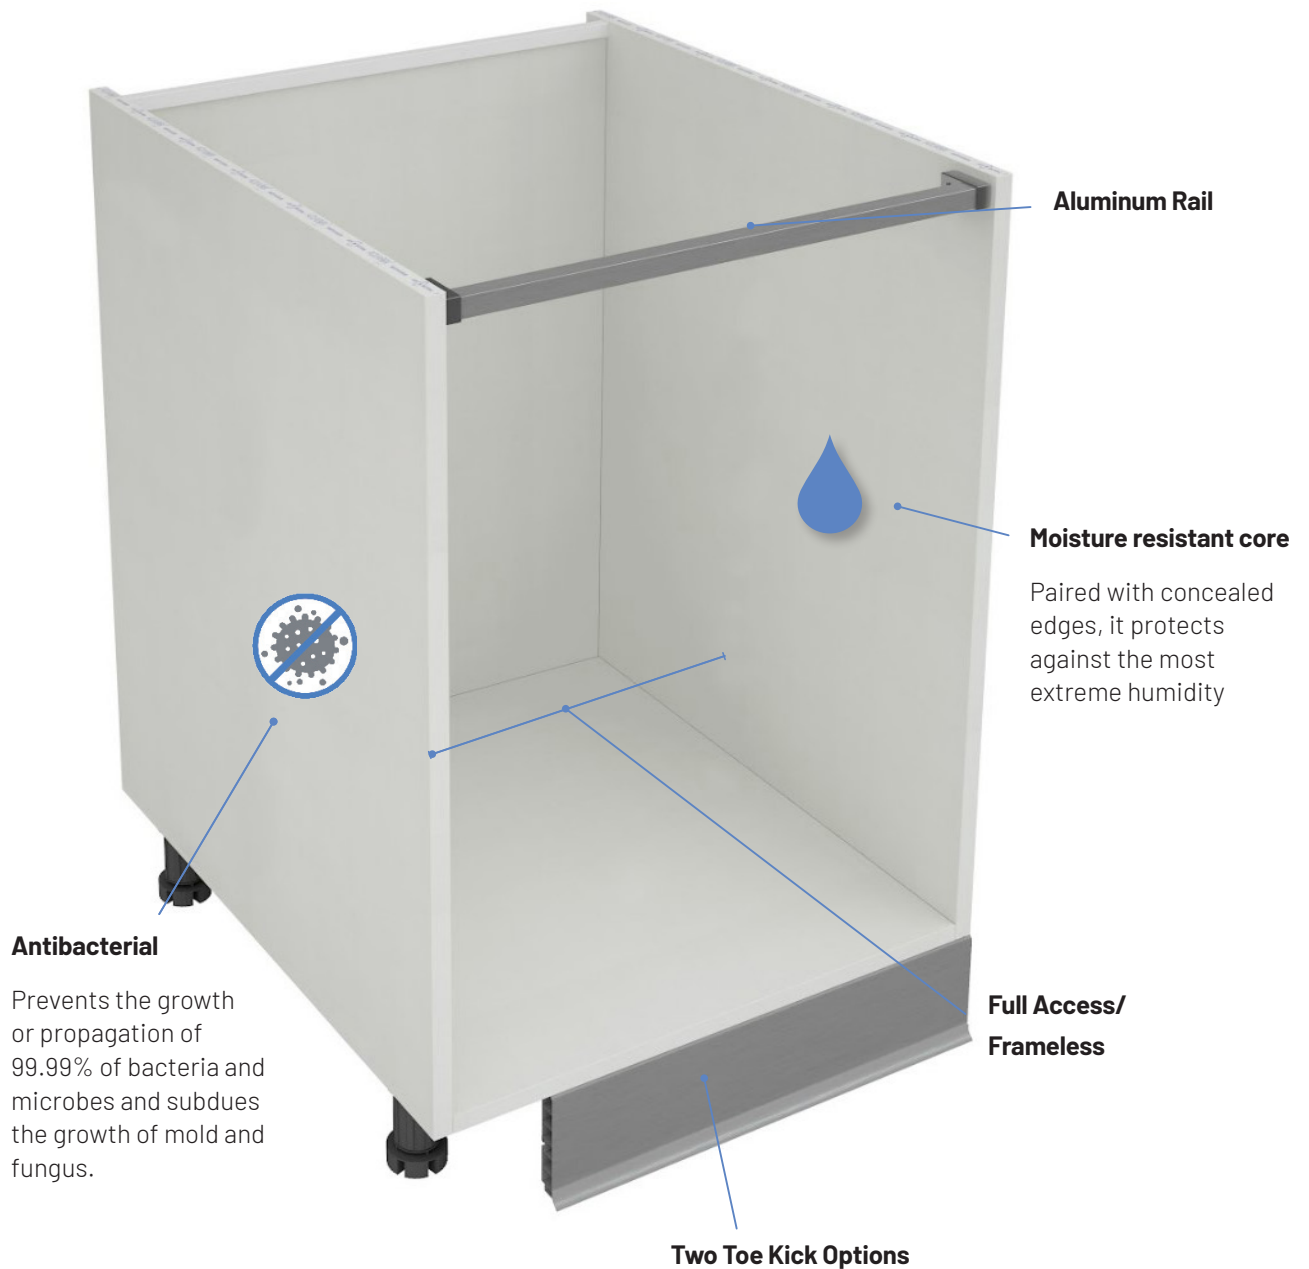

# PREMIUM cabinet boxes

Matinno Living offers a wide range of SKU's and sizes, all built on the platform of our premium frameless box. The box is constructed in 18 mm (3/4") thickness with an 8 mm (5/16") back panel with dowels. Explore the full features and benefits of our premium box below.