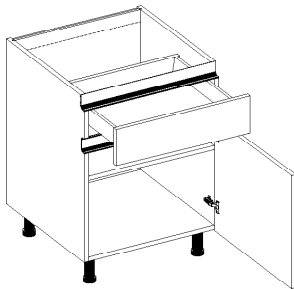

Vanity Base - 1 Door 1 Drawer Gola

W	H	D	Reference	Cat 1	Cat 2	Cat 3	Cat 4
12	30	21	VB1230-1D01DRGO	✓	✓	✓	✓
15	30	21	VB1530-1D01DRGO	✓	✓	✓	✓
18	30	21	VB1830-1D01DRGO	✓	✓	✓	✓
24	30	21	VB2430-1D01DRGO	✓	✓	✓	✓