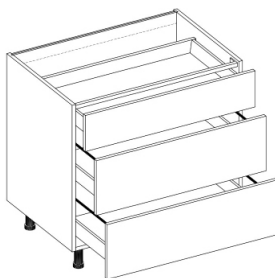

Vanity Base - 2 Bottom 1 Top Drawer

W	H	D	Reference	Cat 1	Cat 2	Cat 3	Cat 4	Cat 5	Cat 6	Cat 7	Cat 8
12	30	21	VB1230-21DR	✓	✓	✓	✓	✓	✓	✓	✓
15	30	21	VB1530-21DR	✓	✓	✓	✓	✓	✓	✓	✓
18	30	21	VB1830-21DR	✓	✓	✓	✓	✓	✓	✓	✓
24	30	21	VB2430-21DR	✓	✓	✓	✓	✓	✓	✓	✓
27	30	21	VB2730-21DR	✓	✓	✓	✓	✓	✓	✓	✓
30	30	21	VB3030-21DR	✓	✓	✓	✓	✓	✓	✓	✓
36	30	21	VB3630-21DR	✓	✓	✓	✓	✓	✓	✓	✓
42	30	21	VB4230-21DR	✓	✓	✓	✓	✓	✓	✓	✓