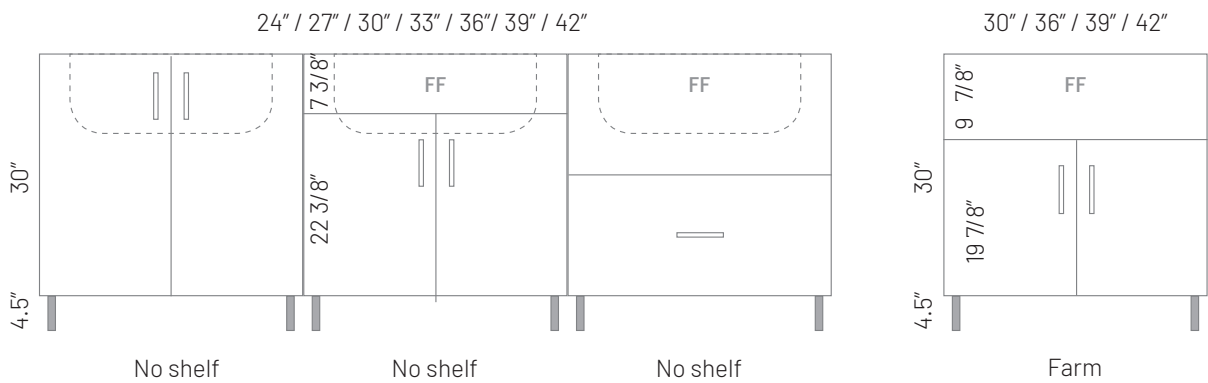

WALL CORNERS

SINK

SPECIAL BASES

MICROWAVE CABINET

SPICE RACK

Hardware included

TRASH PULL OUT

Hardware included

FLOATING DRAWER

9" / 12" / 15" / 18" / 21" / 24"
27" / 30" / 33" / 36" / 39" / 42"

Note: Height is variable.