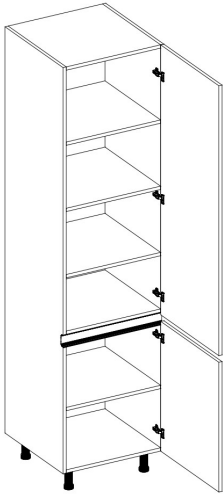

specs & skus

Tall Pantry - 1 Bottom 1 Top Door Base Match Gola

W	H	D	Reference	Cat 1	Cat 2	Cat 3	Cat 4
12	80	24	TP1280-1D01DOGO	✓	✓	✓	✓
15	80	24	TP1580-1D01DOGO	✓	✓	✓	✓
18	80	24	TP1880-1D01DOGO	✓	✓	✓	✓
24	80	24	TP2480-1D01DOGO	✓	✓	✓	✓
12	86	24	TP1286-1D01DOGO	✓	✓	✓	✓
15	86	24	TP1586-1D01DOGO	✓	✓	✓	✓
18	86	24	TP1886-1D01DOGO	✓	✓	✓	✓
24	86	24	TP2486-1D01DOGO	✓	✓	✓	✓
12	92	24	TP1292-1D01DOGO	✓	✓	✓	✓
15	92	24	TP1592-1D01DOGO	✓	✓	✓	✓
18	92	24	TP1892-1D01DOGO	✓	✓	✓	✓
24	92	24	TP2492-1D01DOGO	✓	✓	✓	✓

Notes:

80" & 86" height cabinets include 3 adjustable and 1 fixed shelf.

92" height cabinets include 4 adjustable and 1 fixed shelf.