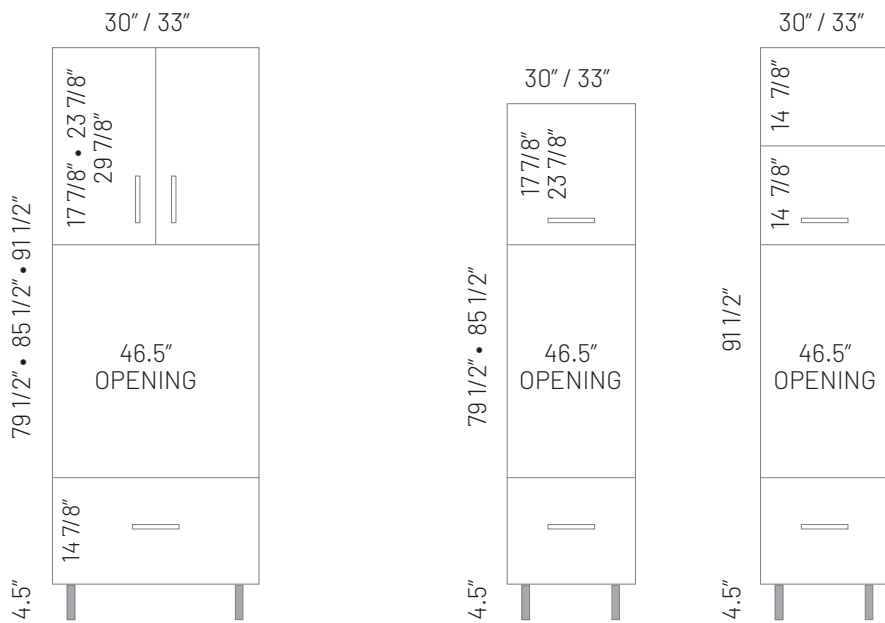

### FLOATING DRAWER

9" / 12" / 15" / 18" / 21" / 24"  
27" / 30" / 33" / 36" / 39" / 42"

Note: Height is variable.

## DOUBLE OVEN

**Notes:**

The openings include the 3/4" from the sides of the cabinets.

Ex: a 30" width is 28 1/2".

**SINGLE OVEN**

**COMBINATION OVEN**

**Notes:**

The openings include the 3/4" from the sides of the cabinets.

Ex: a 30" width is 28 1/2".