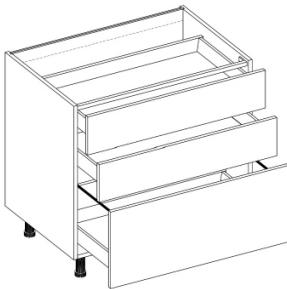

Vanity Base - 1 Bottom 2 Top Drawers

W	H	D	Reference	Cat 1	Cat 2	Cat 3	Cat 4	Cat 5	Cat 6	Cat 7	Cat 8
12	30	21	VB1230-12DR	✓	✓	✓	✓	✓	✓	✓	✓
15	30	21	VB1530-12DR	✓	✓	✓	✓	✓	✓	✓	✓
18	30	21	VB1830-12DR	✓	✓	✓	✓	✓	✓	✓	✓
24	30	21	VB2430-12DR	✓	✓	✓	✓	✓	✓	✓	✓
27	30	21	VB2730-12DR	✓	✓	✓	✓	✓	✓	✓	✓
30	30	21	VB3030-12DR	✓	✓	✓	✓	✓	✓	✓	✓
36	30	21	VB3630-12DR	✓	✓	✓	✓	✓	✓	✓	✓
42	30	21	VB4230-12DR	✓	✓	✓	✓	✓	✓	✓	✓