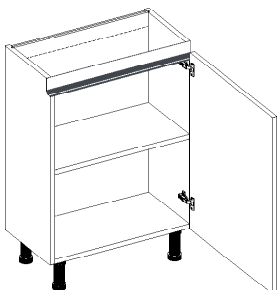

Base Cabinet Gola - 1 Door Reduced Depth

W	H	D	Reference	Cat 1	Cat 2	Cat 3	Cat 4	Cat 5	Cat 6	Cat 7	Cat 8
9	30	24	BRD9-1DOGO	✓	-	✓	-	-	-	-	-
12	30	24	BRD12-1DOGO	✓	-	✓	-	-	-	-	-
15	30	24	BRD15-1DOGO	✓	-	✓	-	-	-	-	-
18	30	24	BRD18-1DOGO	✓	-	✓	-	-	-	-	-
21	30	24	BRD21-1DOGO	✓	-	✓	-	-	-	-	-
24	30	24	BRD24-1DOGO	✓	-	✓	-	-	-	-	-

Sequence is not available in this configuration

Notes:

Gola profile not included
It needs to be ordered separately