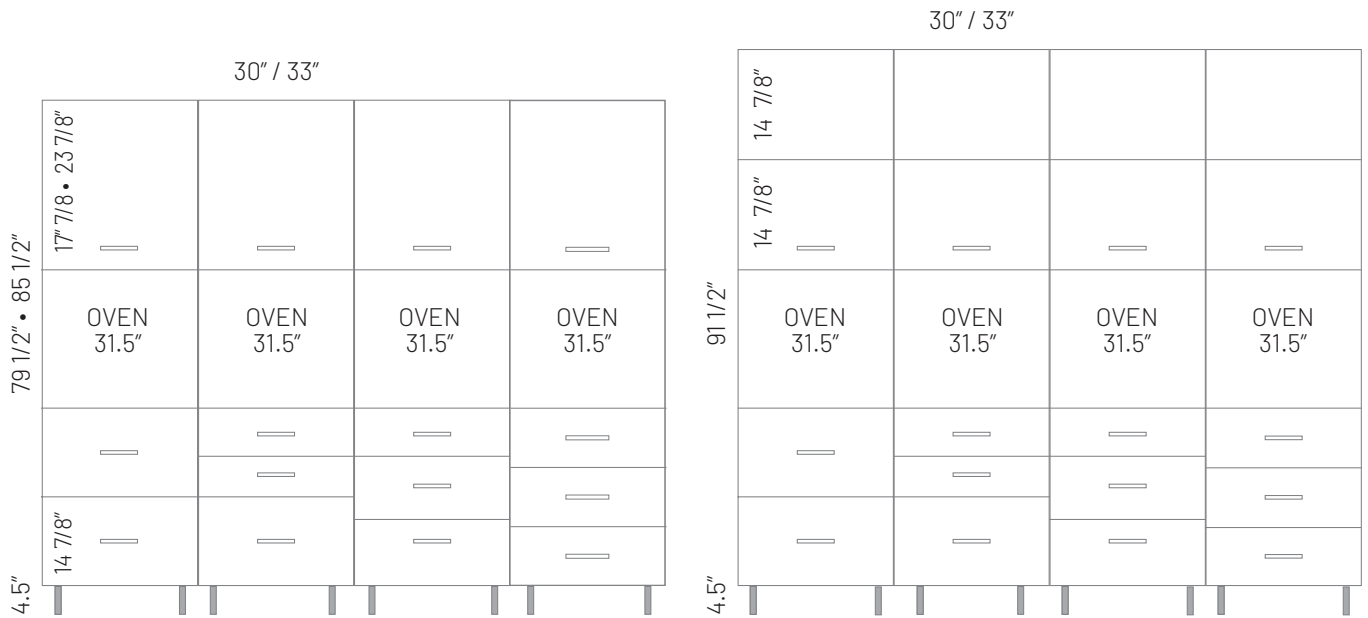

SINGLE OVEN