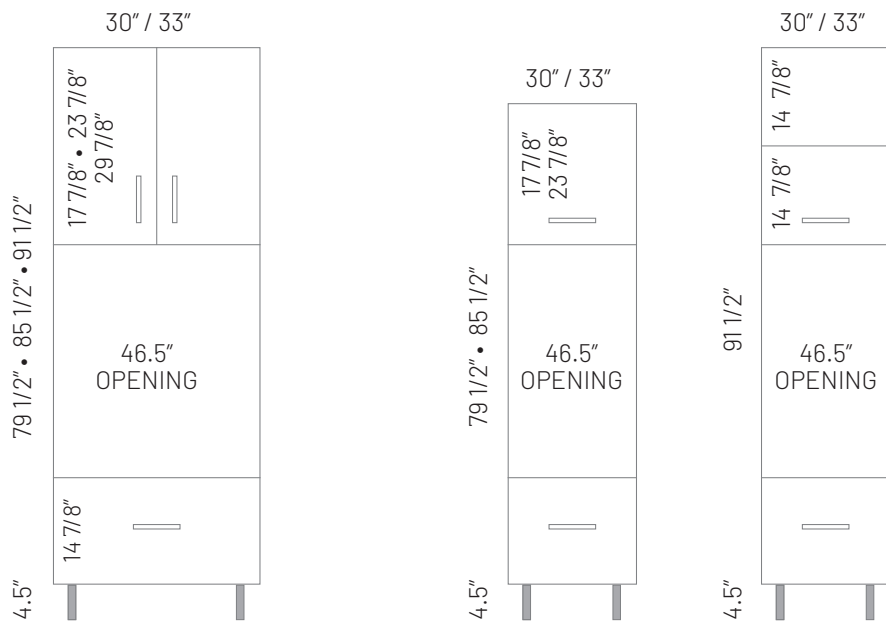

COMBINATION OVEN

Notes:

The openings include the 3/4" from the sides of the cabinets.

Ex: a 30" width is 28 1/2".