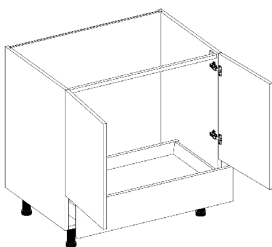

Inverted Vanity Sink Base Cabinet - 1 Drawer 2 Doors

W	H	D	Reference	Cat 1	Cat 2	Cat 3	Cat 4	Cat 5	Cat 6	Cat 7	Cat 8
24	30	21	SBI24-1DR2D0	✓	✓	✓	✓	✓	✓	✓	✓
27	30	21	SBI27-1DR2D0	✓	✓	✓	✓	✓	✓	✓	✓
30	30	21	SBI30-1DR2D0	✓	✓	✓	✓	✓	✓	✓	✓
36	30	21	SBI36-1DR2D0	✓	✓	✓	✓	✓	✓	✓	✓
42	30	21	SBI42-1DR2D0	✓	✓	✓	✓	✓	✓	✓	✓