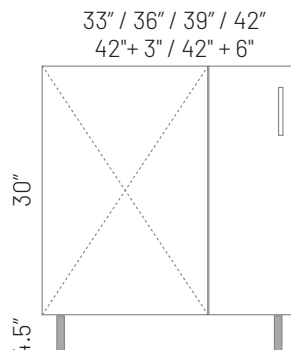

modulation

WALL

BRIDGES

BASE

Notes:
Available in reduced depth 13"

BASE CORNERS

EZ REACH

LAZY SUSAN

Lazy Susan Hardware included

BASE BLIND

BASE BLIND

Leman's hardware included