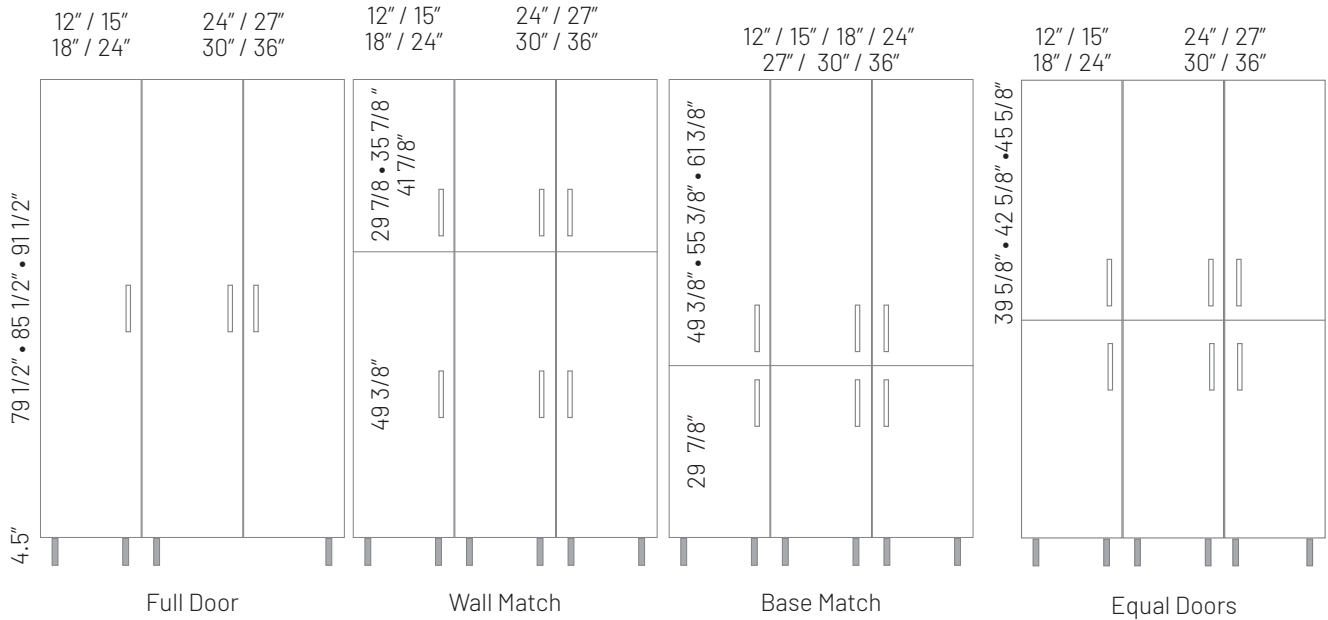

modulation

PANTRY

*Utility Tall Pantry Available