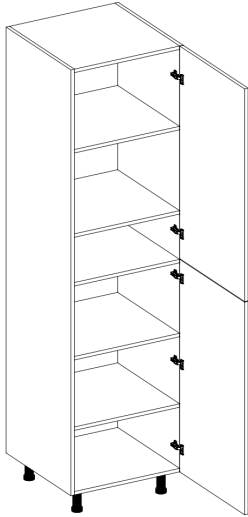

Tall Pantry - 2 Equal Doors

W	H	D	Reference	Cat 1	Cat 2	Cat 3	Cat 4	Cat 5	Cat 6	Cat 7	Cat 8
12	80	24	TP1280-1DODO	✓	✓	✓	✓	✓	✓	✓	✓
15	80	24	TP1580-1DODO	✓	✓	✓	✓	✓	✓	✓	✓
18	80	24	TP1880-1DODO	✓	✓	✓	✓	✓	✓	✓	✓
24	80	24	TP2480-1DODO	✓	✓	✓	✓	✓	✓	✓	✓
12	86	24	TP1286-1DODO	✓	✓	✓	✓	✓	✓	✓	✓
15	86	24	TP1586-1DODO	✓	✓	✓	✓	✓	✓	✓	✓
18	86	24	TP1886-1DODO	✓	✓	✓	✓	✓	✓	✓	✓
24	86	24	TP2486-1DODO	✓	✓	✓	✓	✓	✓	✓	✓
12	92	24	TP1292-1DODO	✓	✓	✓	✓	✓	✓	✓	✓
15	92	24	TP1592-1DODO	✓	✓	✓	✓	✓	✓	✓	✓
18	92	24	TP1892-1DODO	✓	✓	✓	✓	✓	✓	✓	✓
24	92	24	TP2492-1DODO	✓	✓	✓	✓	✓	✓	✓	✓

Notes:

80" & 86" height cabinets include 3 adjustable and 1 fixed shelf.

92" height cabinets include 4 adjustable and 1 fixed shelf.