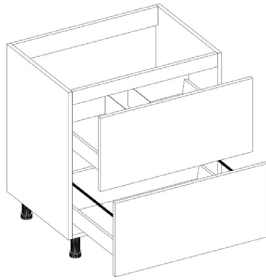

Vanity Sink Base - 2 Drawers (U-Shape)

W	H	D	Reference	Cat 1	Cat 2	Cat 3	Cat 4	Cat 5	Cat 6	Cat 7	Cat 8
24	30	21	VB2430-2DRU	✓	✓	✓	✓	✓	✓	✓	✓
27	30	21	VB2730-2DRU	✓	✓	✓	✓	✓	✓	✓	✓
30	30	21	VB3030-2DRU	✓	✓	✓	✓	✓	✓	✓	✓
36	30	21	VB3630-2DRU	✓	✓	✓	✓	✓	✓	✓	✓
42	30	21	VB4230-2DRU	✓	✓	✓	✓	✓	✓	✓	✓