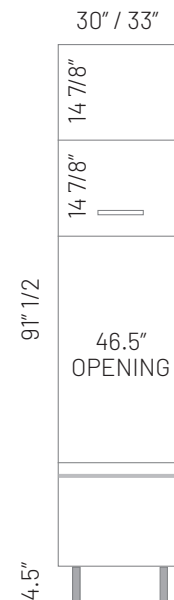

COMBINATION OVEN GOLA

Oven top doors do not include gola channel

Notes:

The openings include the 3/4" from the sides of the cabinets.

Ex: a 30" width is 28 1/2".