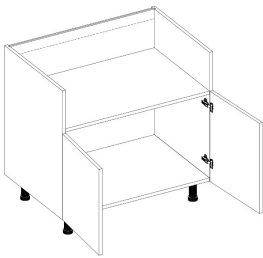

Farm Sink Base - 2 Doors

W	H	D	Reference	Cat 1	Cat 2	Cat 3	Cat 4	Cat 5	Cat 6	Cat 7	Cat 8
30	30	24	FSB30-2DO	✓	-	✓	-	✓	✓	✓	✓
36	30	24	FSB36-2DO	✓	-	✓	-	✓	✓	✓	✓
39	30	24	FSB39-2DO	✓	-	✓	-	✓	✓	✓	✓
42	30	24	FSB42-2DO	✓	-	✓	-	✓	✓	✓	✓