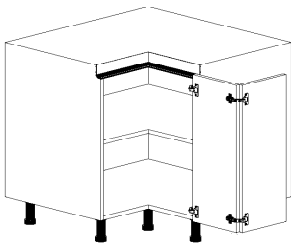

EZ Reach Base Cabinet Gola - 2 Door

W	H	D	Reference	Cat 1	Cat 2	Cat 3	Cat 4	Cat 5	Cat 6	Cat 7	Cat 8
33	30	24	EZ3333-2DOGO	✓	-	✓	-	-	-	-	-
36	30	24	EZ3636-2DOGO	✓	-	✓	-	-	-	-	-

Sequence is not available in this configuration

Notes:

Gola profile not included (order separately)