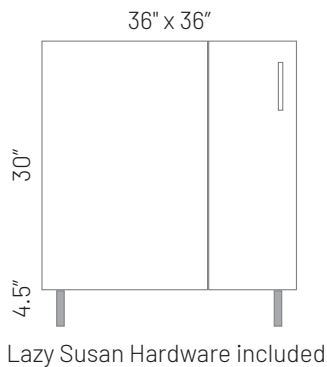

modulation

WALL

BRIDGES

BASE

Notes:
Available in reduced depth 13"

BASE CORNERS

EZ REACH

LAZY SUSAN

BASE BLIND

BASE BLIND