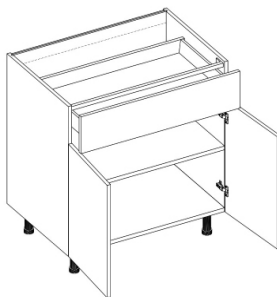

Vanity Base - 2 Doors 1 Drawer

W	H	D	Reference	Cat 1	Cat 2	Cat 3	Cat 4	Cat 5	Cat 6	Cat 7	Cat 8
24	30	21	VB2430-2D01DR	✓	✓	✓	✓	✓	✓	✓	✓
27	30	21	VB2730-2D01DR	✓	✓	✓	✓	✓	✓	✓	✓
30	30	21	VB3030-2D01DR	✓	✓	✓	✓	✓	✓	✓	✓
36	30	21	VB3630-2D01DR	✓	✓	✓	✓	✓	✓	✓	✓
42	30	21	VB4230-2D01DR	✓	✓	✓	✓	✓	✓	✓	✓