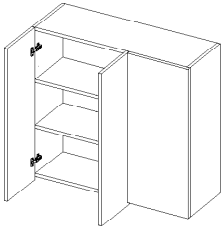

Blind Wall Cabinet - 2 Door Pull

W	H	D	Reference	Door Width	Cat 1	Cat 2	Cat 3	Cat 4	Cat 5	Cat 6	Cat 7	Cat 8
39	30	13	W3930-44DBLPULL	2 doors, ea. 11 7/8"	✓	-	✓	-	-	-	-	-
39	36	13	W3936-44DBLPULL	2 doors, ea. 11 7/8"	✓	-	✓	-	-	-	-	-
39	39	13	W3939-44DBLPULL	2 doors, ea. 11 7/8"	✓	-	✓	-	-	-	-	-
39	42	13	W3942-44DBLPULL	2 doors, ea. 11 7/8"	✓	-	✓	-	-	-	-	-

Sequence is not available in this configuration