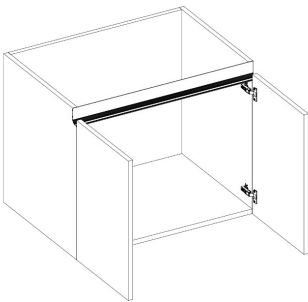

Floating Vanity Sink Base - 2 Doors Gola

W	H	D	Reference	Cat 1	Cat 2	Cat 3	Cat 4
24	24	21	FVSB2424-2DOGO	✓	-	✓	-
27	24	21	FVSB2724-2DOGO	✓	-	✓	-
30	24	21	FVSB3024-2DOGO	✓	-	✓	-
36	24	21	FVSB3624-2DOGO	✓	-	✓	-
42	24	21	FVSB4224-2DOGO	✓	-	✓	-