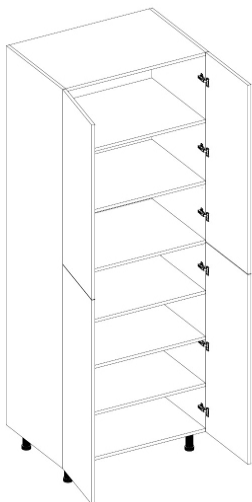

Tall Pantry - 4 Equal Doors

W	H	D	Reference	Cat 1	Cat 2	Cat 3	Cat 4	Cat 5	Cat 6	Cat 7	Cat 8
24	80	24	TP2480-2DODO	✓	✓	✓	✓	✓	✓	✓	✓
24	86	24	TP2486-2DODO	✓	✓	✓	✓	✓	✓	✓	✓
24	92	24	TP2492-2DODO	✓	✓	✓	✓	✓	✓	✓	✓
27	80	24	TP2780-2DODO	✓	✓	✓	✓	✓	✓	✓	✓
27	86	24	TP2786-2DODO	✓	✓	✓	✓	✓	✓	✓	✓
27	92	24	TP2792-2DODO	✓	✓	✓	✓	✓	✓	✓	✓
30	80	24	TP3080-2DODO	✓	✓	✓	✓	✓	✓	✓	✓
30	86	24	TP3086-2DODO	✓	✓	✓	✓	✓	✓	✓	✓
30	92	24	TP3092-2DODO	✓	✓	✓	✓	✓	✓	✓	✓
36	80	24	TP3680-2DODO	✓	✓	✓	✓	✓	✓	✓	✓
36	86	24	TP3686-2DODO	✓	✓	✓	✓	✓	✓	✓	✓
36	92	24	TP3692-2DODO	✓	✓	✓	✓	✓	✓	✓	✓