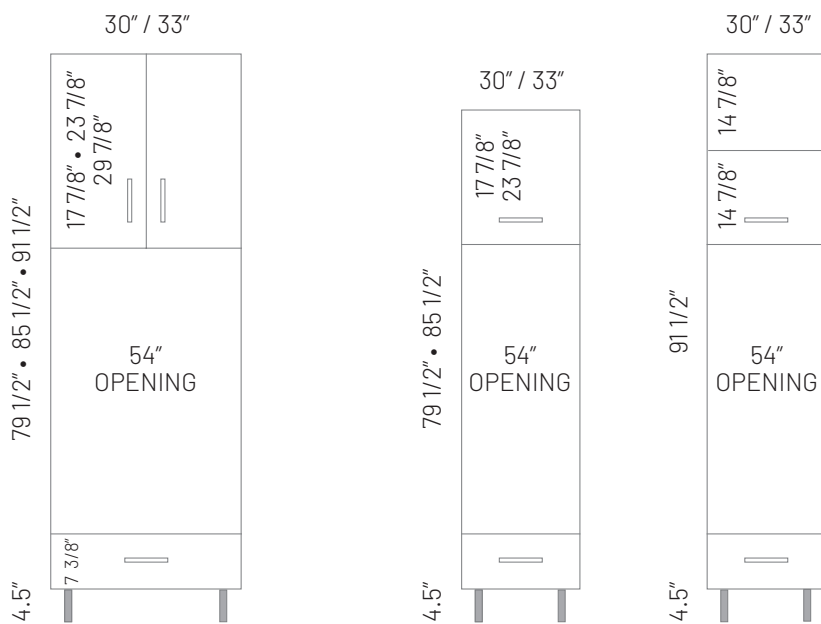

DOUBLE OVEN

Notes:

The openings include the 3/4" from the sides of the cabinets.

Ex: a 30" width is 28 1/2".