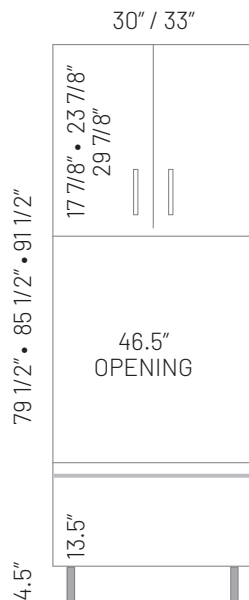

COMBINATION OVEN GOLA

Oven top doors do not include gola channel

Notes:

The openings include the 3/4" from the sides of the cabinets.

Ex: a 30" width is 28 1/2".