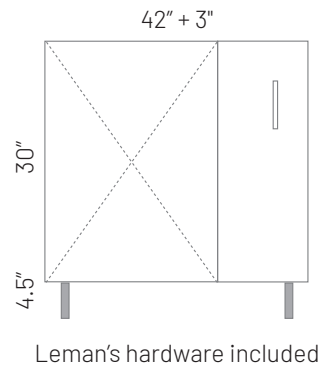

modulation

WALL

BRIDGES

BASE

Notes:
Available in reduced depth 13"

BASE CORNERS

EZ REACH

LAZY SUSAN

BASE BLIND

BASE BLIND