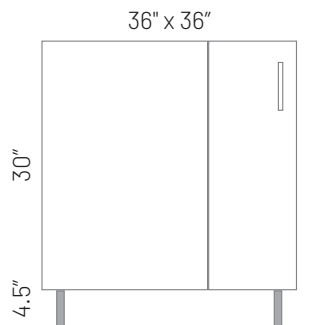

LAZY SUSAN

Lazy Susan Hardware included