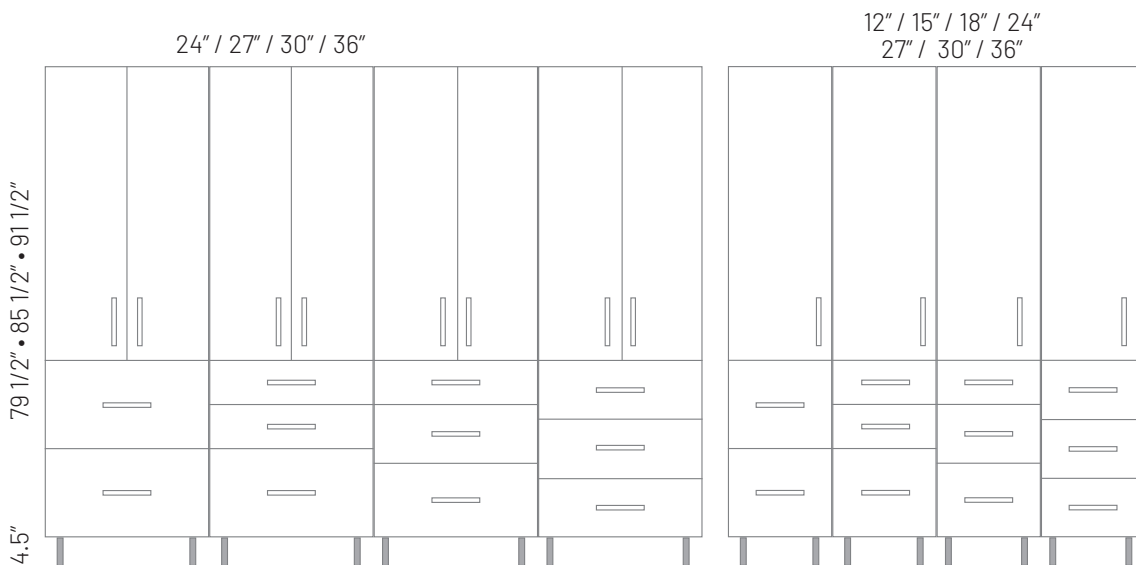

modulation

PANTRY

*Utility Tall Pantry Available