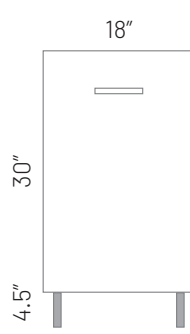

TRASH PULL OUT