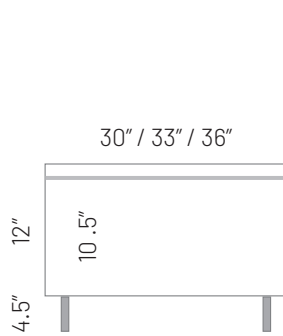

SINK GOLA

24" / 27" / 30" / 33" /
36" / 39" / 42"

24" / 27" / 30" / 33" / 36" /
39" / 42"

SPECIAL GOLA BASES

BENCH BASE

Hardware included

Hardware included

FLOATING DRAWER GOLA

9" / 12" / 15" / 18" / 21" / 24"
27" / 30" / 33" / 36" / 39" / 42"

Note: Height is variable.