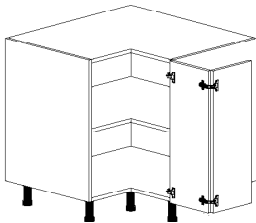

EZ Reach Base Cabinet - 2 Door

W	H	D	Reference	Cat 1	Cat 2	Cat 3	Cat 4	Cat 5	Cat 6	Cat 7	Cat 8
3333	30	24	EZ3333-2DO	✓	-	✓	-	-	-	-	-
3636	30	24	EZ3636-2DO	✓	-	✓	-	✓	✓	-	-

Sequence is not available in this configuration

W	H	D	Reference	Cat 1	Cat 2	Cat 3	Cat 4	Cat 5	Cat 6	Cat 7	Cat 8
3333	30	24	EZ3333-2DOFP	-	-	-	-	-	-	✓	✓
3636	30	24	EZ3636-2DOFP	-	-	-	-	-	-	✓	✓

* Finger Pull reference