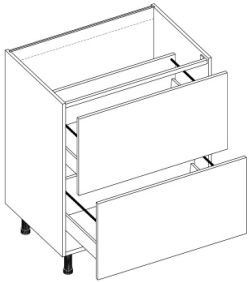

W	H	D	Reference	Cat 1	Cat 2	Cat 3	Cat 4	Cat 5	Cat 6	Cat 7	Cat 8
12	30	21	VB1230-2DR	✓	✓	✓	✓	✓	✓	✓	✓
15	30	21	VB1530-2DR	✓	✓	✓	✓	✓	✓	✓	✓
18	30	21	VB1830-2DR	✓	✓	✓	✓	✓	✓	✓	✓
24	30	21	VB2430-2DR	✓	✓	✓	✓	✓	✓	✓	✓
27	30	21	VB2730-2DR	✓	✓	✓	✓	✓	✓	✓	✓
30	30	21	VB3030-2DR	✓	✓	✓	✓	✓	✓	✓	✓
36	30	21	VB3630-2DR	✓	✓	✓	✓	✓	✓	✓	✓
42	30	21	VB4230-2DR	✓	✓	✓	✓	✓	✓	✓	✓