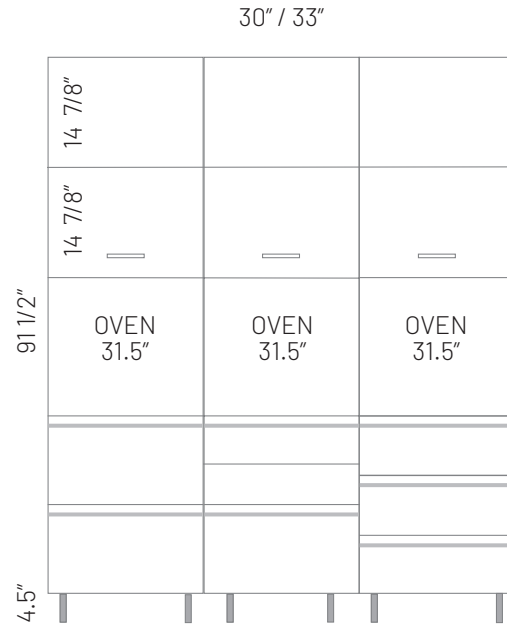

SINGLE OVEN GOLA