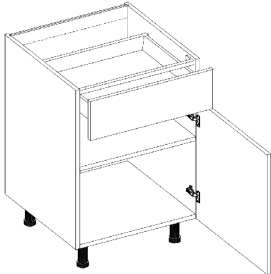

W	H	D	Reference	Cat 1	Cat 2	Cat 3	Cat 4	Cat 5	Cat 6	Cat 7	Cat 8
12	30	21	VB1230-1D01DR	✓	✓	✓	✓	✓	✓	✓	✓
15	30	21	VB1530-1D01DR	✓	✓	✓	✓	✓	✓	✓	✓
18	30	21	VB1830-1D01DR	✓	✓	✓	✓	✓	✓	✓	✓
24	30	21	VB2430-1D01DR	✓	✓	✓	✓	✓	✓	✓	✓