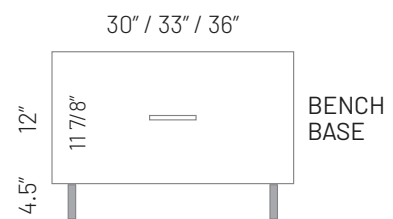

### FLOATING DRAWER

9" / 12" / 15" / 18" / 21" / 24"  
27" / 30" / 33" / 36" / 39" / 42"

Note: Height is variable.