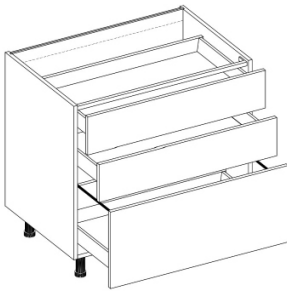

Vanity Base - 1 Bottom 2 Top Drawers

W	H	D	Reference	Cat 1	Cat 2	Cat 3	Cat 4	Cat 5	Cat 6	Cat 7	Cat 8
12	30	21	VB1230-12DR	✓	✓	✓	✓	✓	✓	✓	✓
15	30	21	VB1530-12DR	✓	✓	✓	✓	✓	✓	✓	✓
18	30	21	VB1830-12DR	✓	✓	✓	✓	✓	✓	✓	✓
24	30	21	VB2430-12DR	✓	✓	✓	✓	✓	✓	✓	✓
27	30	21	VB2730-12DR	✓	✓	✓	✓	✓	✓	✓	✓
30	30	21	VB3030-12DR	✓	✓	✓	✓	✓	✓	✓	✓
36	30	21	VB3630-12DR	✓	✓	✓	✓	✓	✓	✓	✓
42	30	21	VB4230-12DR	✓	✓	✓	✓	✓	✓	✓	✓