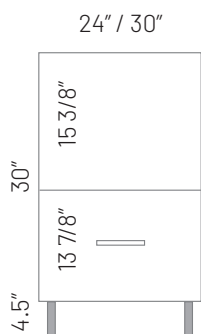

SPECIAL BASES

MICROWAVE CABINET