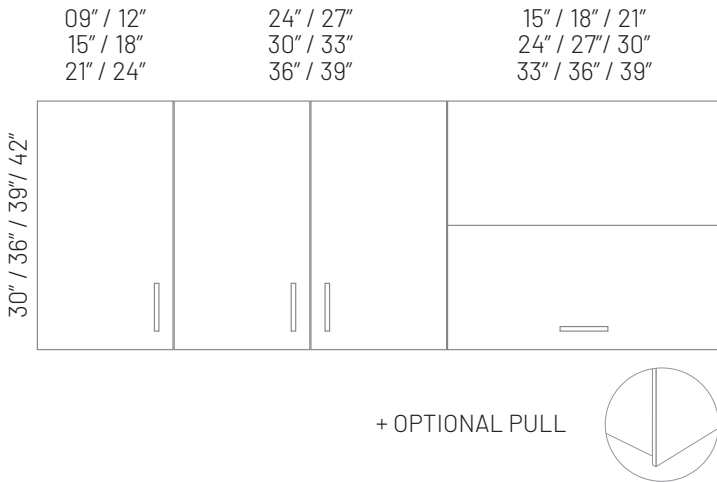

modulation

WALL