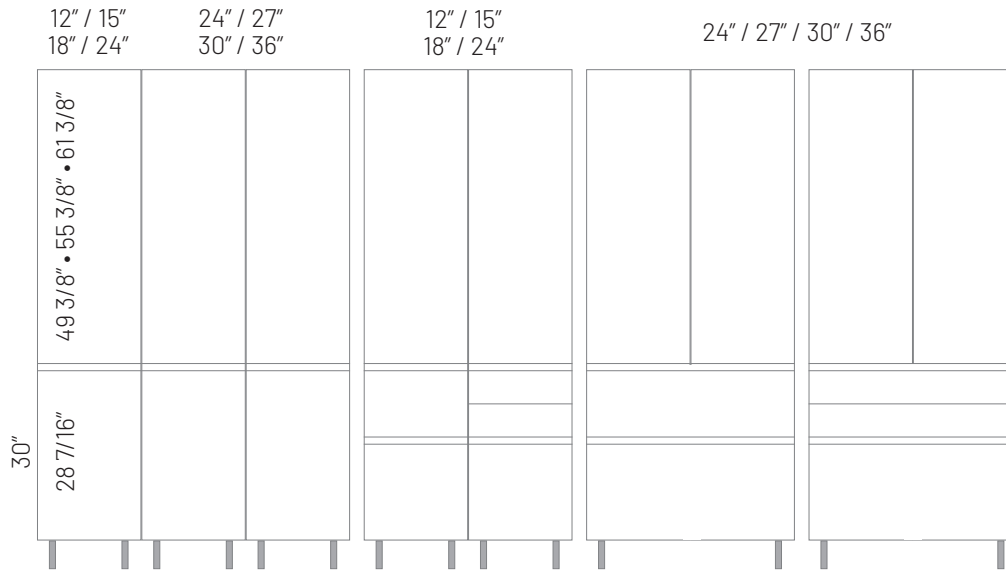

PANTRY GOLA