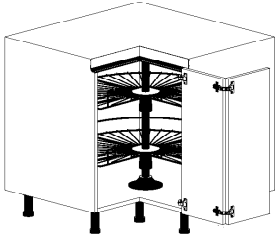

W	H	D	Reference	Cat 1	Cat 2	Cat 3	Cat 4	Cat 5	Cat 6	Cat 7	Cat 8
36	30	24	LS3636-2DOGO	✓	-	✓	-	-	-	-	-

Sequence is not available in this configuration

Notes:

Hardware Included.

Gola profile not included (order separately)