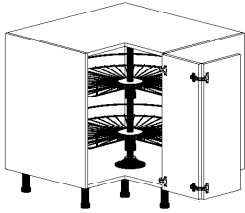

Lazy Susan Base Cabinet - 2 Door with Hardware

W	H	D	Reference	Cat 1	Cat 2	Cat 3	Cat 4	Cat 5	Cat 6	Cat 7	Cat 8
3636	30	24	LS3636-2DO	✓	-	✓	-	✓	✓	-	-

Sequence is not available in this configuration

W	H	D	Reference	Cat 1	Cat 2	Cat 3	Cat 4	Cat 5	Cat 6	Cat 7	Cat 8
3636	30	24	LS3636-2DOFP	-	-	-	-	-	-	✓	✓

* Finger Pull reference

Notes:

Hardware Included