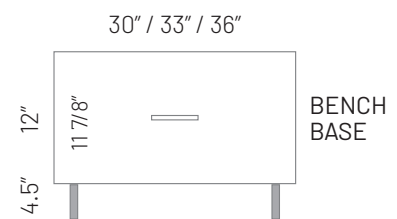

### FLOATING DRAWER

9" / 12" / 15" / 18" / 21" / 24"  
27" / 30" / 33" / 36" / 39" / 42"

Note: Height is variable.