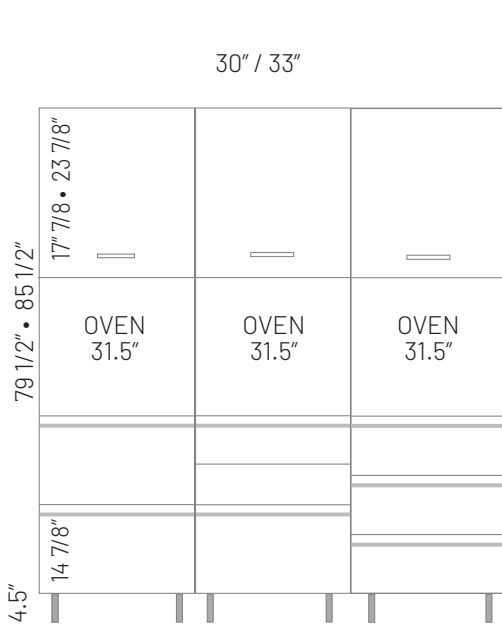

SINGLE OVEN GOLA