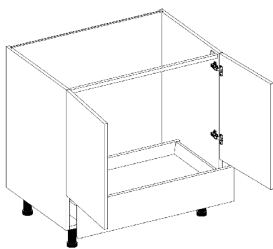

Inverted Vanity Sink Base Cabinet - 1 Drawer 2 Doors

W	H	D	Reference	Cat 1	Cat 2	Cat 3	Cat 4	Cat 5	Cat 6	Cat 7	Cat 8
24	30	21	SBI24-1DR2D0	✓	✓	✓	✓	✓	✓	✓	✓
27	30	21	SBI27-1DR2D0	✓	✓	✓	✓	✓	✓	✓	✓
30	30	21	SBI30-1DR2D0	✓	✓	✓	✓	✓	✓	✓	✓
36	30	21	SBI36-1DR2D0	✓	✓	✓	✓	✓	✓	✓	✓
42	30	21	SBI42-1DR2D0	✓	✓	✓	✓	✓	✓	✓	✓