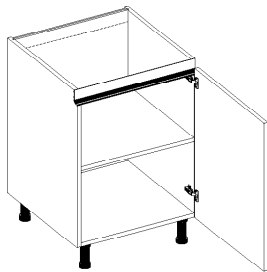

Vanity Base - 1 Door Gola

W	H	D	Reference	Cat 1	Cat 2	Cat 3	Cat 4
12	30	21	VB1230-1DOGO	✓	-	✓	-
15	30	21	VB1530-1DOGO	✓	-	✓	-
18	30	21	VB1830-1DOGO	✓	-	✓	-
24	30	21	VB2430-1DOGO	✓	-	✓	-