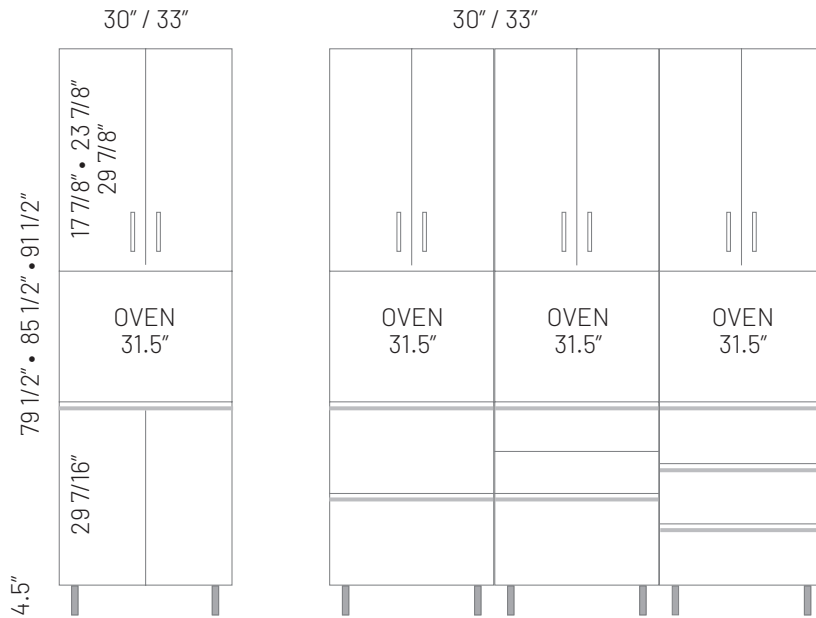

modulation

SINGLE OVEN GOLA

DOUBLE OVEN GOLA

Oven top doors do not include gola channel

Notes:

The openings include the 3/4" from the sides of the cabinets.

Ex: a 30" width is 28 1/2".