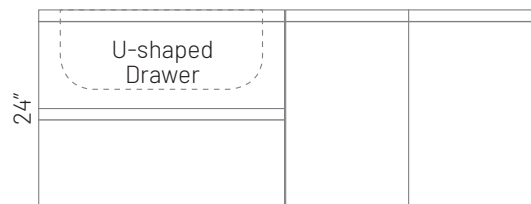

FLOATING SINK VANITIES GOLA

24" / 27" / 30" / 36" / 42"

24" / 27" / 30"
36" / 42"