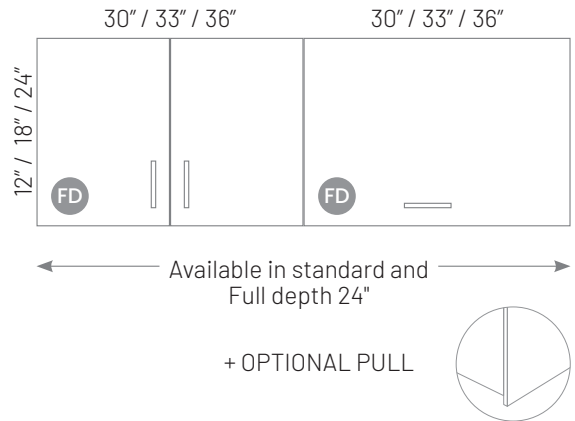

modulation

WALL

BRIDGES

BASE

Notes:
Available in reduced depth 13"

BASE CORNERS

EZ REACH

LAZY SUSAN

BASE BLIND

BASE BLIND