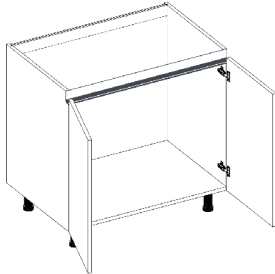

Vanity Base - 2 Doors Gola

W	H	D	Reference	Cat 1	Cat 2	Cat 3	Cat 4	Cat 5	Cat 6	Cat 7	Cat 8
24	30	21	VB2430-2DOGO	✓	-	✓	-	-	-	-	-
27	30	21	VB2730-2DOGO	✓	-	✓	-	-	-	-	-
30	30	21	VB3030-2DOGO	✓	-	✓	-	-	-	-	-
36	30	21	VB3630-2DOGO	✓	-	✓	-	-	-	-	-
42	30	21	VB4230-2DOGO	✓	-	✓	-	-	-	-	-