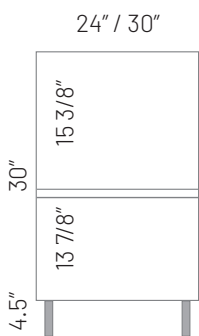

SPECIAL GOLA BASES

MICROWAVE CABINET